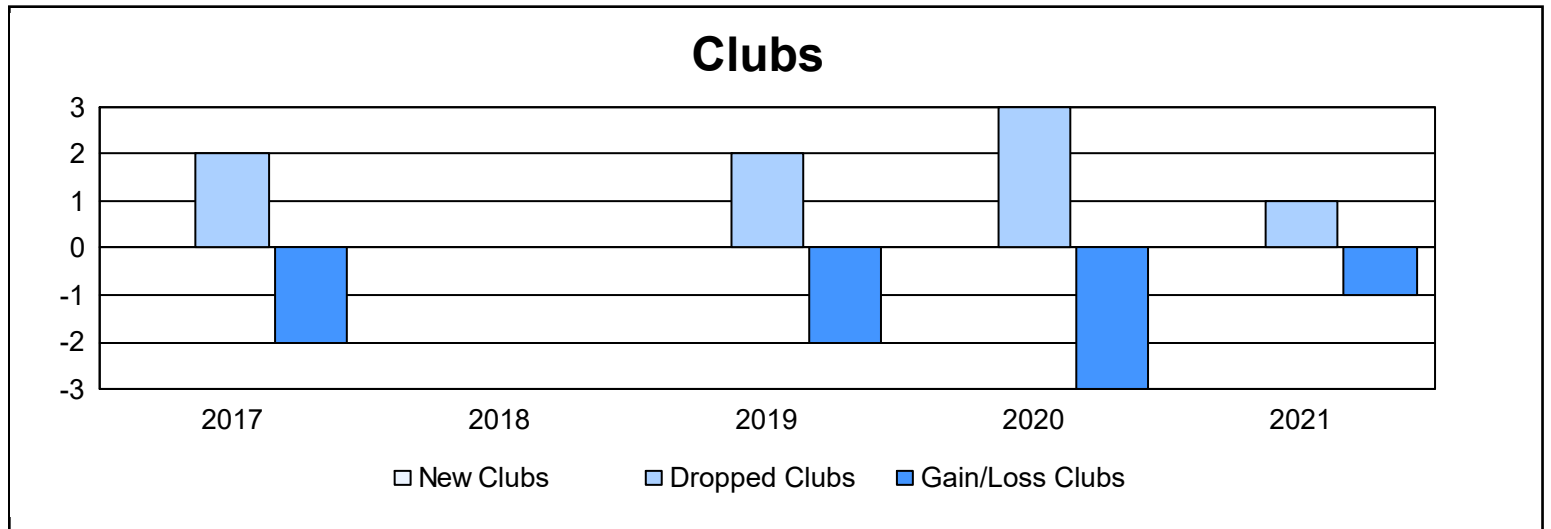

Year	New Clubs	Dropped Clubs	Gain/ Loss Clubs	New Members	Charter Members	Reinstate Members	Transfer Members	Total Member Added	Total Members Dropped	Gain/ Loss Members
2016-2017	0	2	-2	145	4	6	21	176	213	-37
2017-2018	0	0	0	145	5	3	24	177	202	-25
2018-2019	0	2	-2	114	3	6	14	137	241	-104
2019-2020	0	3	-3	102	2	5	20	129	218	-89
2020-2021	0	1	-1	126	1	4	21	152	162	-10
<b>Average</b>	<b>0</b>	<b>2</b>	<b>-2</b>	<b>126</b>	<b>3</b>	<b>5</b>	<b>20</b>	<b>154</b>	<b>207</b>	<b>-53</b>

### Membership Composition June 2021 Cumulative