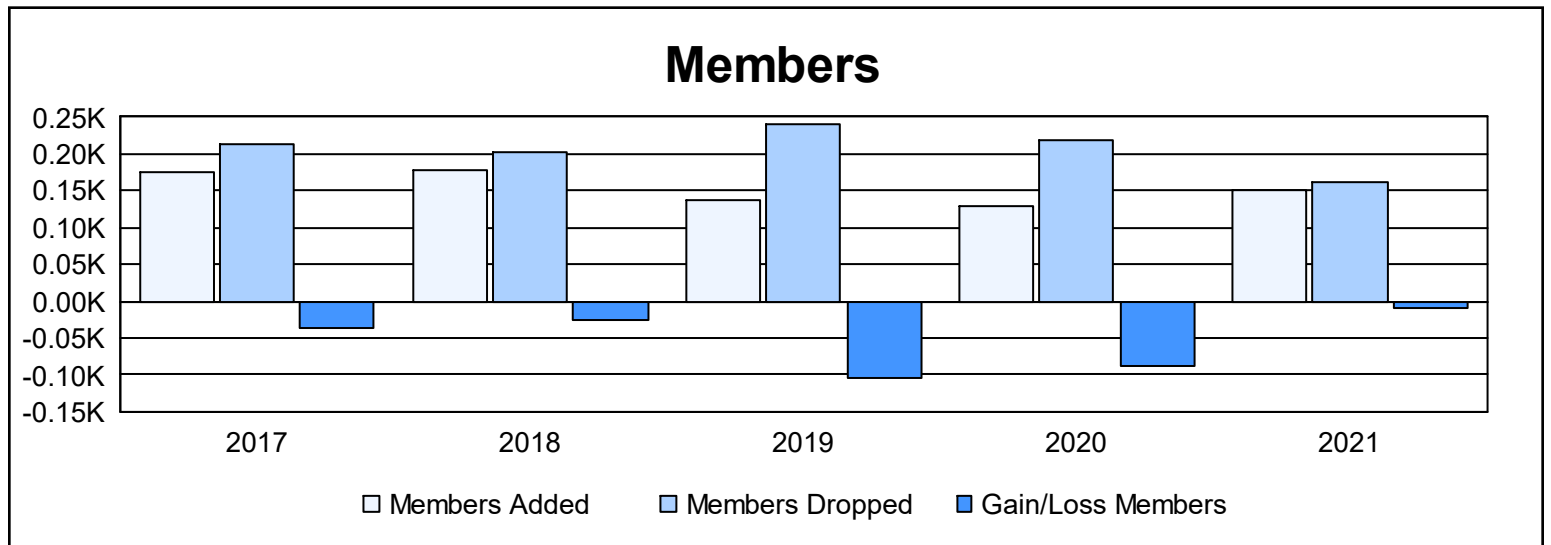

Year	New Clubs	Dropped Clubs	Gain/ Loss Clubs	New Members	Charter Members	Reinstate Members	Transfer Members	Total Member Added	Total Members Dropped	Gain/ Loss Members
2016-2017	0	2	-2	145	4	6	21	176	213	-37
2017-2018	0	0	0	145	5	3	24	177	202	-25
2018-2019	0	2	-2	114	3	6	14	137	241	-104
2019-2020	0	3	-3	102	2	5	20	129	218	-89
2020-2021	0	1	-1	126	1	4	21	152	162	-10
<b>Average</b>	<b>0</b>	<b>2</b>	<b>-2</b>	<b>126</b>	<b>3</b>	<b>5</b>	<b>20</b>	<b>154</b>	<b>207</b>	<b>-53</b>

### Membership Composition June 2021 Cumulative